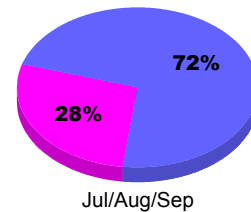

YTD Status Quo Clubs 2012-2013

Status Quo Clubs Compared to Status Quo Members

Legend: Status Quo Clubs (Cyan), Total Status Quo Members (Green)

MEMBERSHIP

**Membership Results
2012-2013**

**Membership
2011-2012**

Month	Net Memb Goal	Actual New Memb	Actual Dropped Memb	Gain/Loss of Memb	Gain/Loss of Memb
Jul/Aug/Sep	0	46	-30	16	14
Totals	0	46	-30	16	14

Membership Results 2012-2013

Goal, New, Dropped, Gain/Loss

Legend: Goal (Cyan), Actual (Green), Dropped (Yellow), Gain Loss (Magenta)

Comparison of Membership Gain/Loss

Current Year Compared to the Previous Year

Legend: Current Year (Cyan), Previous Year (Green)

Gender Comparison 2012-2013

Jul/Aug/Sep

Legend: Male (Blue), Female (Magenta)